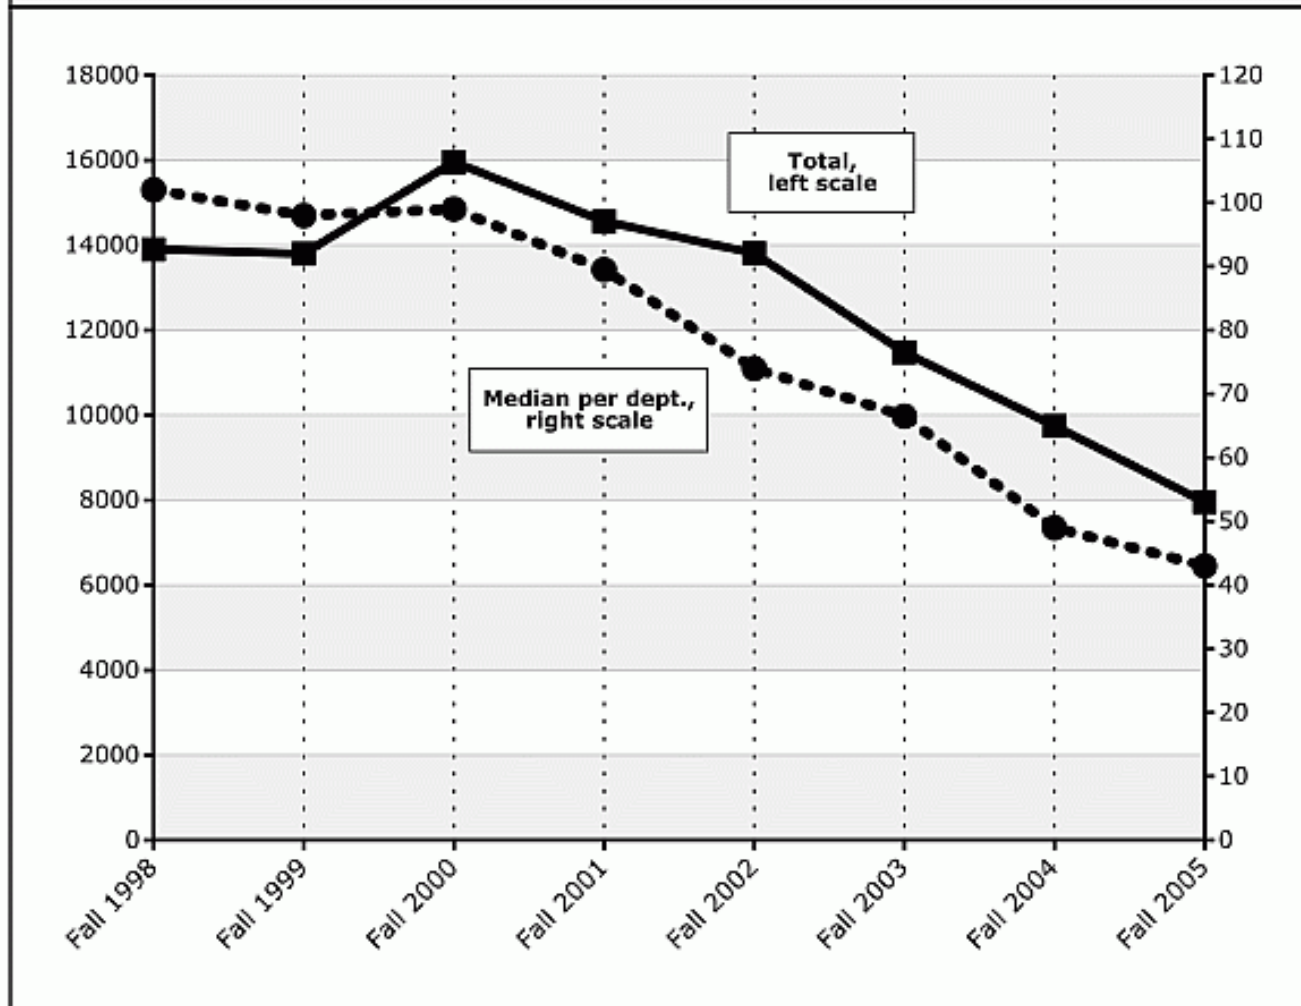

CRA Workshop for New Chairs Declining Enrollments

Valerie Taylor
Department of Computer Science
Texas A&M University

Declining Enrollments

Figure 1. Newly Declared CS Majors

Source: CRA Taulbee Survey

CS Trends

Figure 1. Computer Science Listed as Probable Major Among Incoming Freshmen
Source: HERI at UCLA

Enrollments

- Enrollments are cyclic
- What can be done in short term?
 - ◆ Recruitment
 - ◆ CS Contest for HS
 - Topic changes annually
 - ◆ Having one staff focused on recruitment
 - ◆ CS Roadshows
 - ◆ Retention
 - ◆ Peer Teachers
 - ◆ Revising our curriculum for the first two years