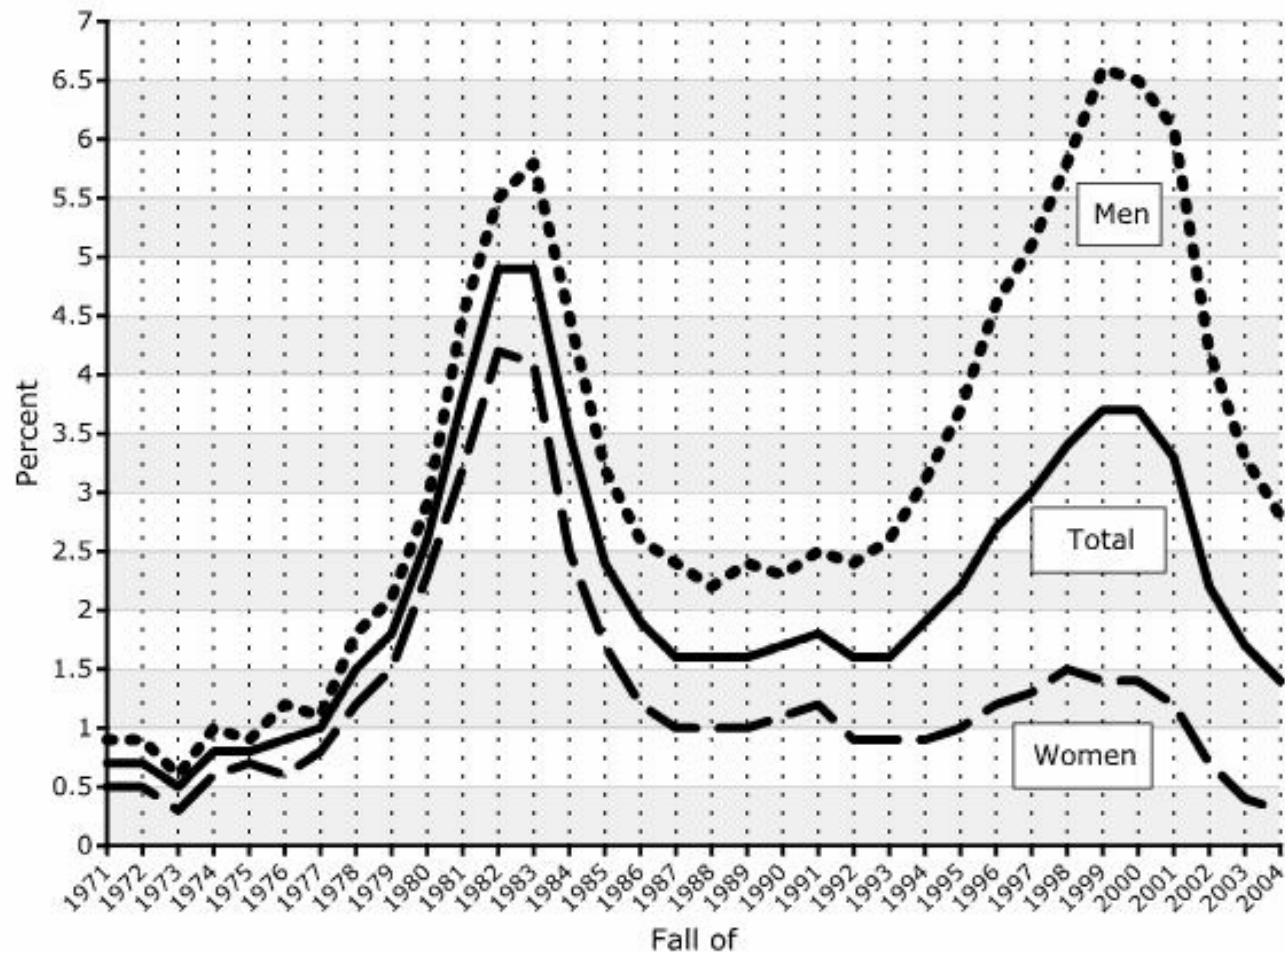

CS Trends

Figure 1. Computer Science Listed as Probable Major Among Incoming Freshmen
Source: HERI at UCLA